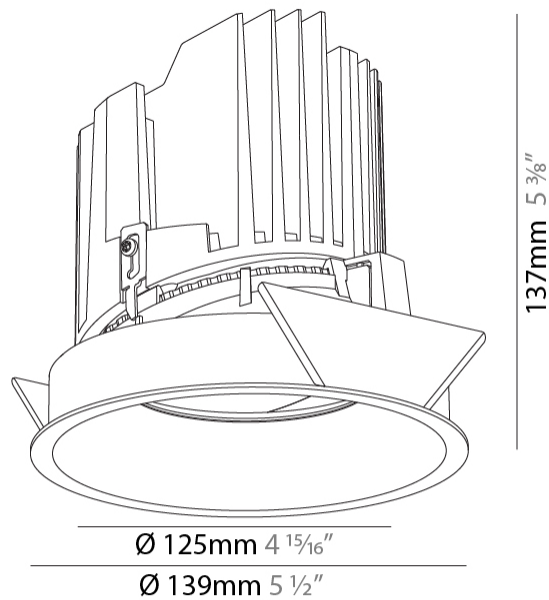

GENERAL

Series: Bioniq
 Subseries: Bioniq Round Semi Adjustable
 Brand: Prolight
 Division: Architectural
 Mounting Type: Recessed
 Mounting Location: Ceiling
 Subcategory: Downlight

PHYSICAL

Shape: Round
 Diameter (mm): 139
 Diameter (in): 5 1/2
 Height (mm): 137
 Height (in): 5 3/8
 Ceiling Thickness (mm): 10 / 12.5 / 15
 Ceiling Thickness (in): 3/8 or 1/2 or 9/16
 Min. Recessing Depth (mm): 150
 Min. Recessing Depth (in): 5 7/8
 Light Distribution: Adjustable / Downlight
 Weight (kg): 0.856
 Weight (lbs): 1.89
 Fixture Finish: SSR / BKV / CWI / CRY / HAB / LAG / UFT / ITA / RUA / RUR / MIC / FTG / MYG / TWT / LOD / PUS / FRO / FUP / KIA / POP / BLS / SPG / MEY / GOH / GUM / CHC / COM / ABZ / JAG / OBR / MOS / ROR
 Fixture Material: Aluminum Die Cast
 Cut-out Measurements: 130mm / 5 1/8"

LED

Number of LEDs: 1
 Color Temperature (°K): 2700 / 3000 / 3500 / 4000
 Max. Delivered Lumen (lm): 2030 / 2080 / 2185 / 2230
 Nominal Lumen (lm): 3210 / 3290 / 3459 / 3530
 CRI: >90 CRI
 Efficiency (%): 0.631
 Lamp Life (hrs): 50000

OPTICAL

Reflector: 20 / 40 / 60
 Adjustability: Rotational 355°; Tilt 10°

RATINGS AND CERTIFICATIONS

Certified By: Certified for North American Standards
 IP rating: IP20

BIONIQ ROUND SEMI ADJUSTABLE RECESSED