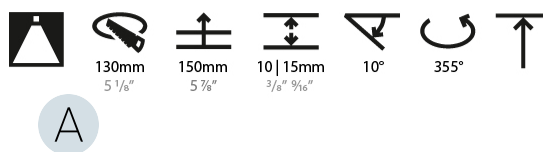

PHYSICAL

Shape: Round
Diameter (mm): 139
Diameter (in): 5 1/2
Height (mm): 137
Height (in): 5 3/8
Ceiling Thickness (mm): 10 / 12.5 / 15
Ceiling Thickness (in): 3/8 or 1/2 or 9/16
Min. Recessing Depth (mm): 150
Min. Recessing Depth (in): 5 7/8
Light Distribution: Adjustable / Downlight
Weight (kg): 0.856
Weight (lbs): 1.89
Fixture Finish: SSR / BKV / CWI / CRY / HAB / LAG / UFT / ITA / RUA / RUR / MIC / FTG / MYG / TWT / LOD / PUS / FRO / FUP / KIA / POP / BLS / SPG / MEY / GOH / GUM / CHC / COM / ABZ / JAG / OBR / MOS / ROR
Fixture Material: Aluminum Die Cast
Cut-out Measurements: 130mm / 5 1/8"

ELECTRICAL

Lamp Type: LED (Zhaga Standard)
Input Wattage (W): 28.6
Total Output Wattage (W): 26
Dimming: Tri-Mode (Non-Dimming and Phase Dimming (120Vac only) and 0-10V Dimming)
Driver Included: No
Driver Location: Recessed Housing
Driver Type: Constant Current - Universal
Driver Class: Class 2
Housing: See components
Input Voltage (V): 120 - 277
Constant Current (MA): 700

LED

Number of LEDs: 1
Color Temperature (°K): 2700 / 3000 / 3500 / 4000
Max. Delivered Lumen (lm): 2030 / 2080 / 2185 / 2230
Nominal Lumen (lm): 3210 / 3290 / 3459 / 3530
CRI: >90 CRI
Efficiency (%): 0.631
Lamp Life (hrs): 50000

OPTICAL

Reflector: 20 / 40 / 60
Adjustability: Rotational 355°; Tilt 10°

RATINGS AND CERTIFICATIONS

Certified By: Certified for North American Standards
IP rating: IP20